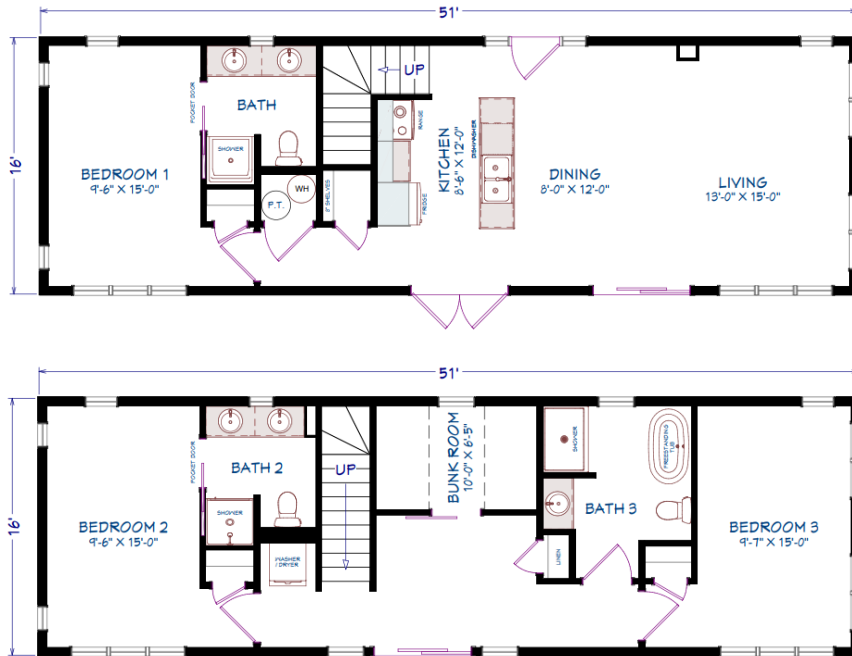

# SH-020

3 bedrooms | 3 bathrooms | 1632 sq ft | 51' x 16'

Features include:

- Shed style roof
- Upgraded vinyl siding colour with accent wood grain metal siding
- Black garden door, patio doors, full glass front door with full glass sidelights and casement windows with no grilles
- Kitchen island and pantry closet, flex space/bunk room, double vanities, freestanding soaker tub and linen closet
- Pocket doors for bathrooms, barn door for bunk room, stackable washer and dryer space
- Appliances