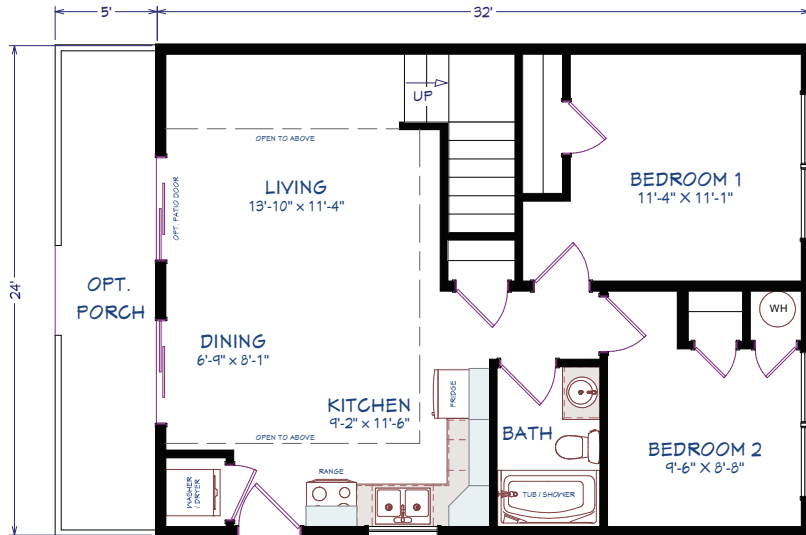

SH-009

SH-009

2 bedrooms | 1 bathroom | 768 sq ft | 32' x 24'

Features include:

- Porch and railing
- Patio doors
- No window grills
- Side door $\frac{3}{4}$ glass
- Trapezoid windows
- Appliances

*All pricing is contingent upon a site inspection and final design choices.
Prices and floor plan details are subject to change without notice.